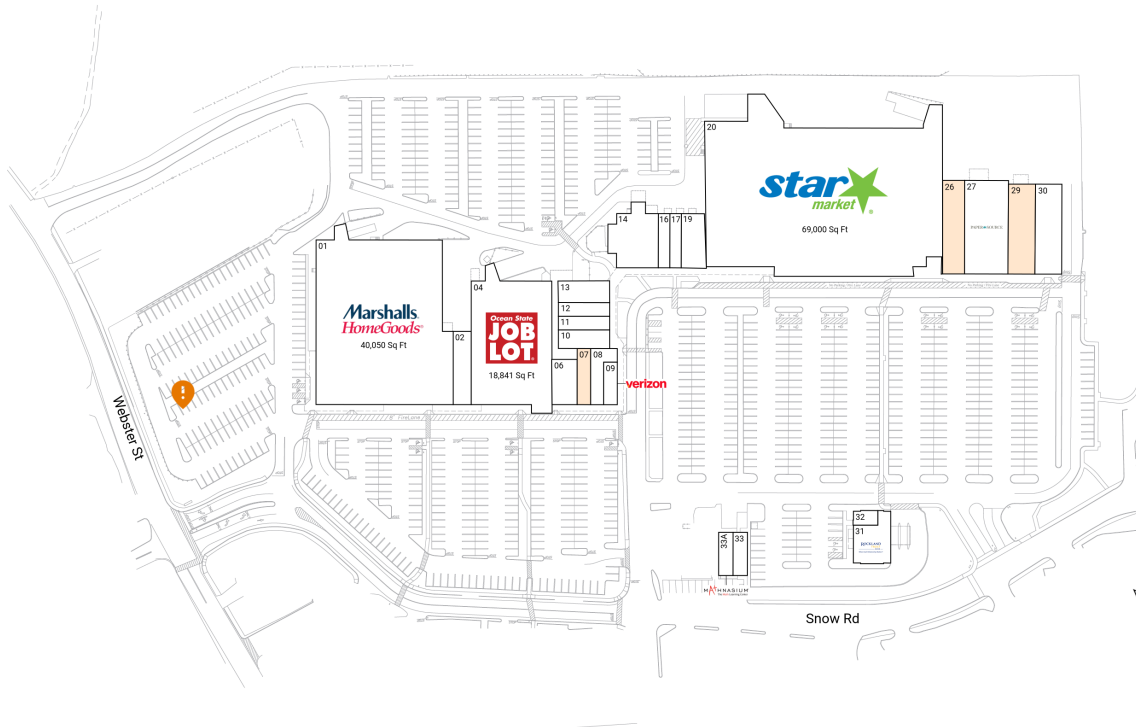

Webster Square

57 Snow Road | Marshfield, MA 02050

Plymouth County Boston-Cambridge-Newton, MA-NH 182,756 Sq Ft

42.0901, -70.7066

Available Spaces

07	1,482 Sq Ft	29	6,300 Sq Ft	360°
26	4,030 Sq Ft	OPO 1	0 Sq Ft	

Current Tenants Space size listed in square feet

01	Marshalls/HomeGoods	40,050
02	Marshfield Office Supply	4,080
04	Ocean State Job Lot	18,841
06	The Mug	2,820
08	Mono Mono Boutique	1,700
09	Verizon Wireless	870
10	KTD Sports	1,500
11	Banh Mi Marshfield	1,500
12	Simply Divine Hair Salon	1,500
13	btone FITNESS	2,100
14	Hareku Steak House & Sushi	3,780
16	Smile Dental & Dentures	2,250
17	Beautica Nails & Spa	1,500
19	Marshfield Physical Therapy	2,400
20	Star Market	69,000
27	Paper Source	7,770
30	Don Bravo Mexican Grill	3,075
31	Rockland Trust	3,115
32	Don Ray Insurance Agency	693
33	B's Homemade Ice Cream	1,200
33A	Mathnasium	1,200

This site plan is for illustrative and information purposes only, showing the general layout of the shopping center; and is not a legal survey. Brixmor makes no representation or warranty that the shopping center is exactly as depicted as site conditions and tenant mix are subject to change over time.
1741